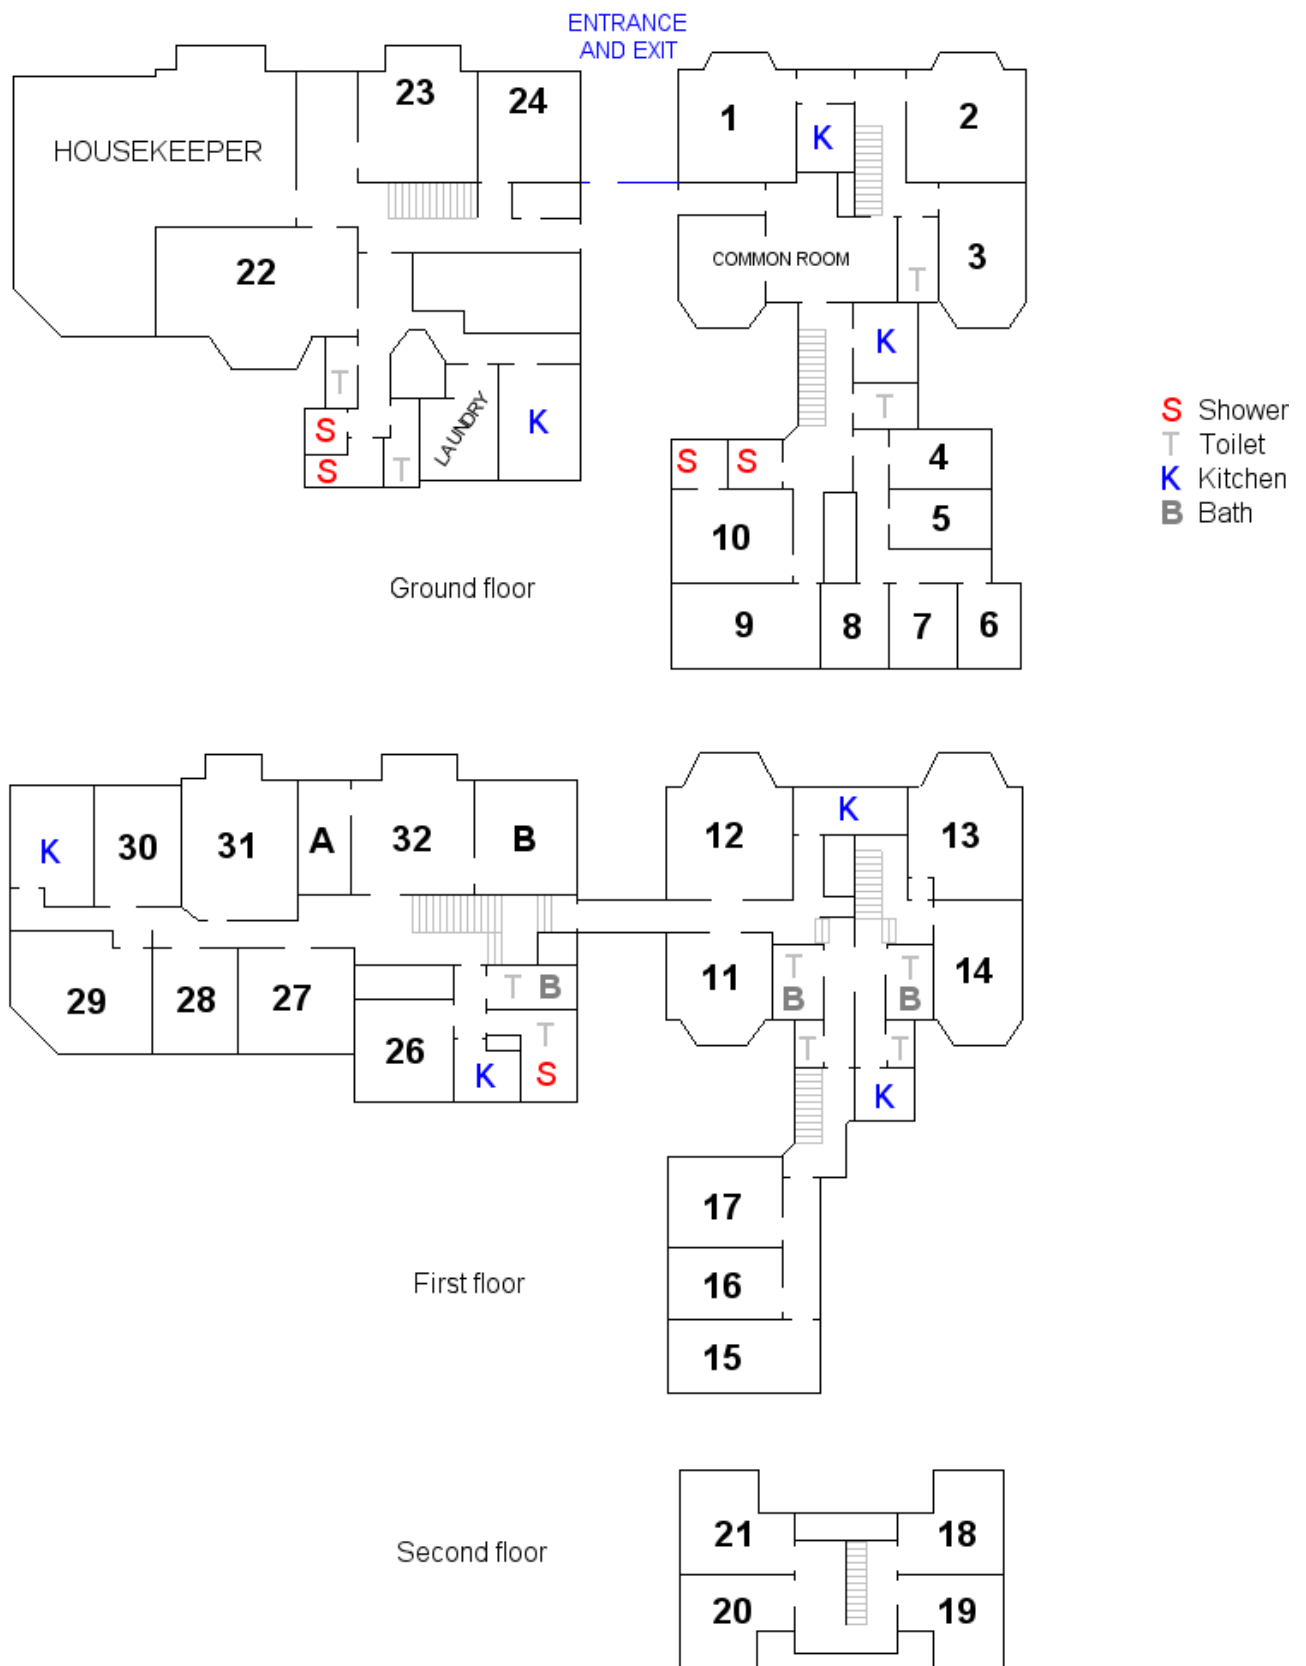

Blantyre

Rooms 4, 5, 6, 7, 8, 15, 16 and 17 have basins.

Room 10 has an en-suite and rooms 32A and 32B share a living room.

There are no undergraduate CompScis at Emmanuel, and no Physicists resident in Blantyre. There are four Mathmos.